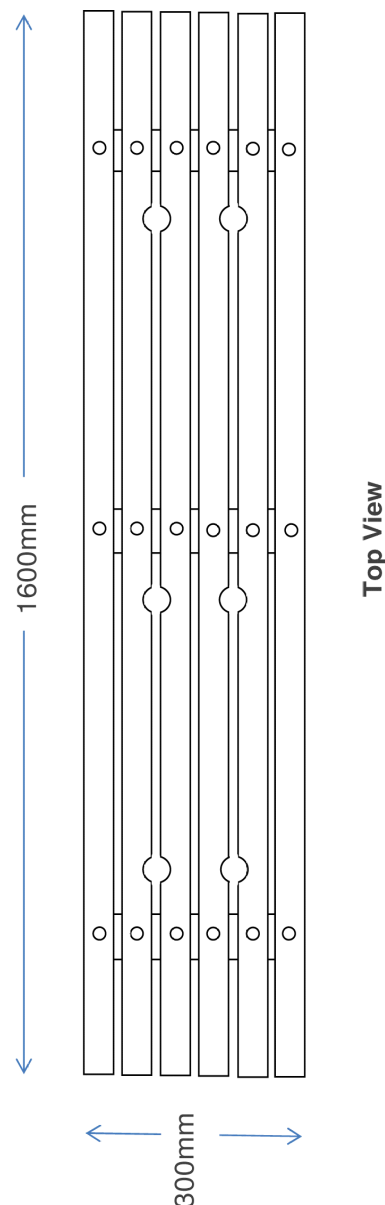

GARDEN BENCH

Metal Art Limited
Street & Park Furniture

DESCRIPTION

A six-slat bench designed to sit on a low wall such as constructed around raised garden beds. Provides simple but stylish seating ideal for use with town and CBD garden plots, and on low concrete retaining walls.

Anti-skateboard brackets are an optional extra.

DIMENSIONS

Slat section - 65 x 40 mm

Length - 1600 mm

Seat width - 300 mm

SLAT MATERIAL

Hardwood (Eucalyptus Saligna)

FINISH

Oil stained

MOUNTING

Fixed to concrete base with galvanised 5 mm m/s brackets

Side View

Metal Art Ltd

51 Port Road, Seaview
Wellington, New Zealand
Ph +64 4 939 6666
Fax +64 4 939 6696
info@metalart.co.nz
www.metalart.co.nz